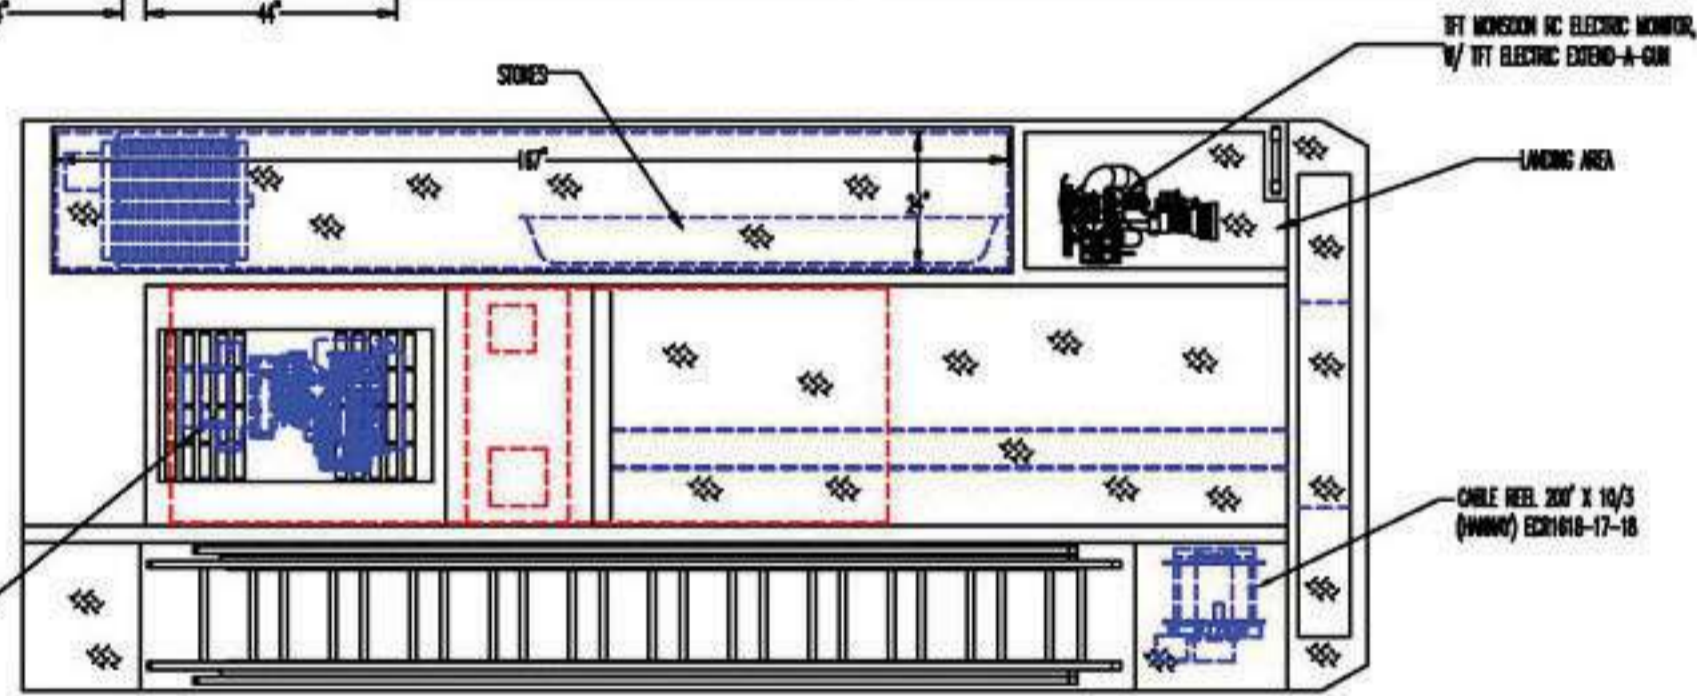

rosenbauer

PUMPER

Rear Mount